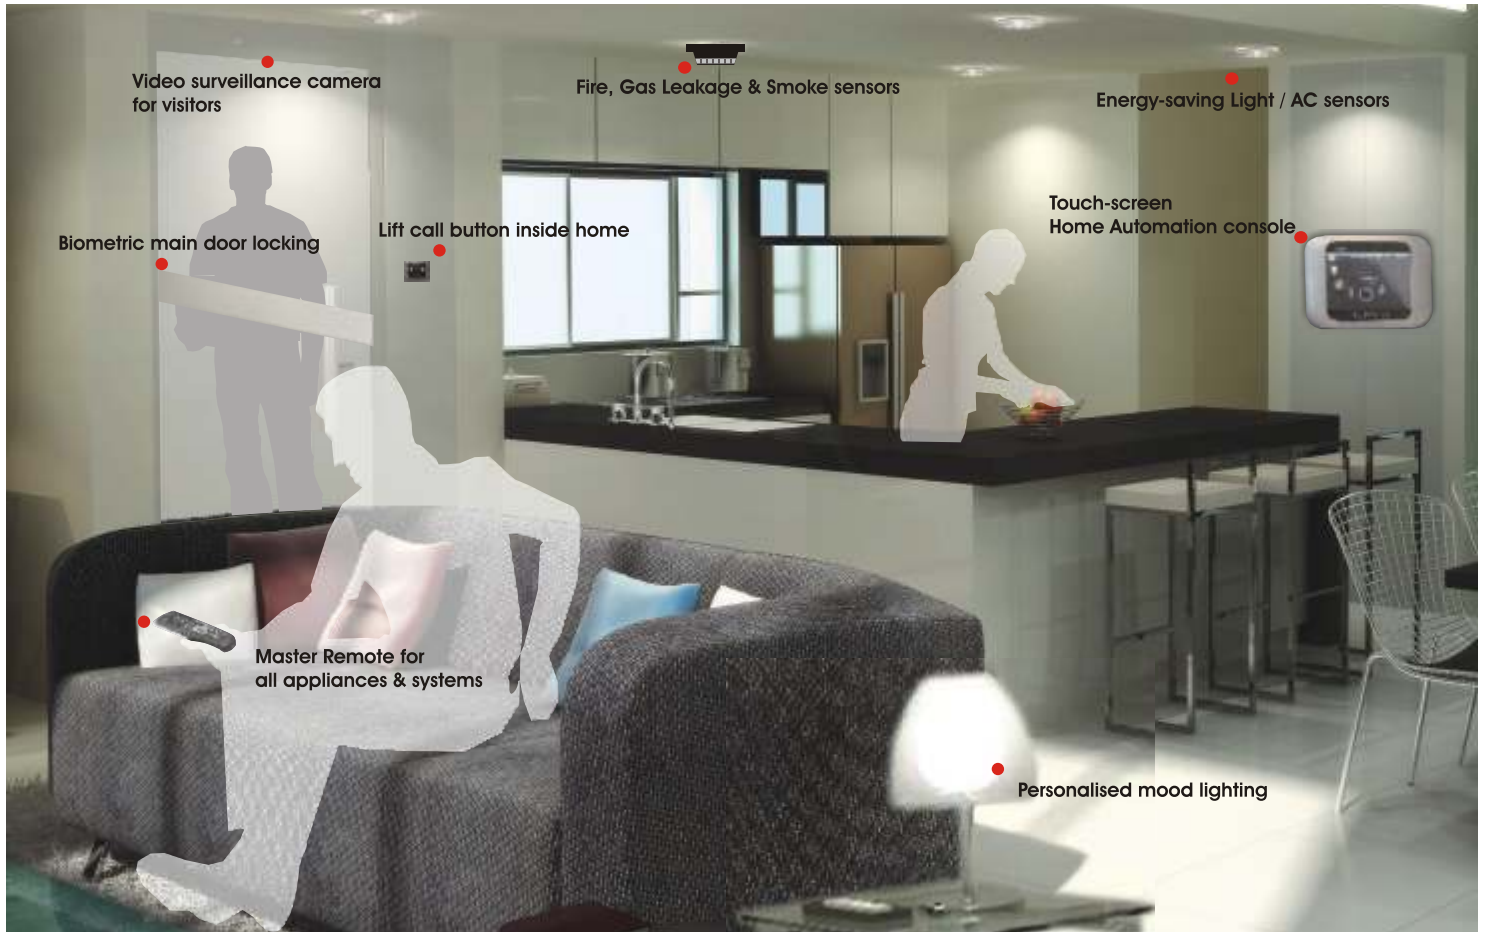

# THE FUTURE OF LIVING

Touch Screen Home Automation

Biometric Access

Video Door Phone

Lift Button inside Home

100% Power Backup

Piped Gas Connection

Prefitted Split AC Units

5 years Facility Management

Aliens Space Station 1 revolutionizes your lifestyle by bringing cutting-edge technology exclusively in home automation from various parts of the world for the very first time in India. Hi-tech homes at Space Station 1 adapts to technology rather being controlled by technology and embraces your living space with modern features including Biometric access, Remote access, Wi-Fi accessibility and lot more.

## LIFE STYLE

- Control everything in your home with your master remote; from the AC in the living room, to the TV in your kid's room
- Control the home appliances through touch panel  
Touch panel integrated automation system for Mood lighting with dimming & scenes at the master Bedroom and Living Room
- Remote controllers in every room including kitchen
- Remote access to the home appliances. Control appliances, Lock/Unlock the flat. Also, enable and disable security systems from miles away

## OTHER FEATURES

Visitor for you on the main gate. See him and talk to him on your touch panel

- Motion sensors in all rooms & bathroom
- E-Commerce:
  - Order groceries from the supermarket within the township via internet